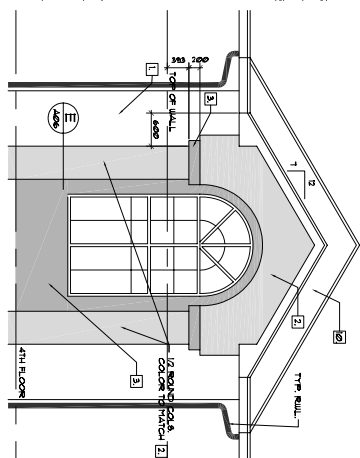

D ELEVATION DETAIL
1:10