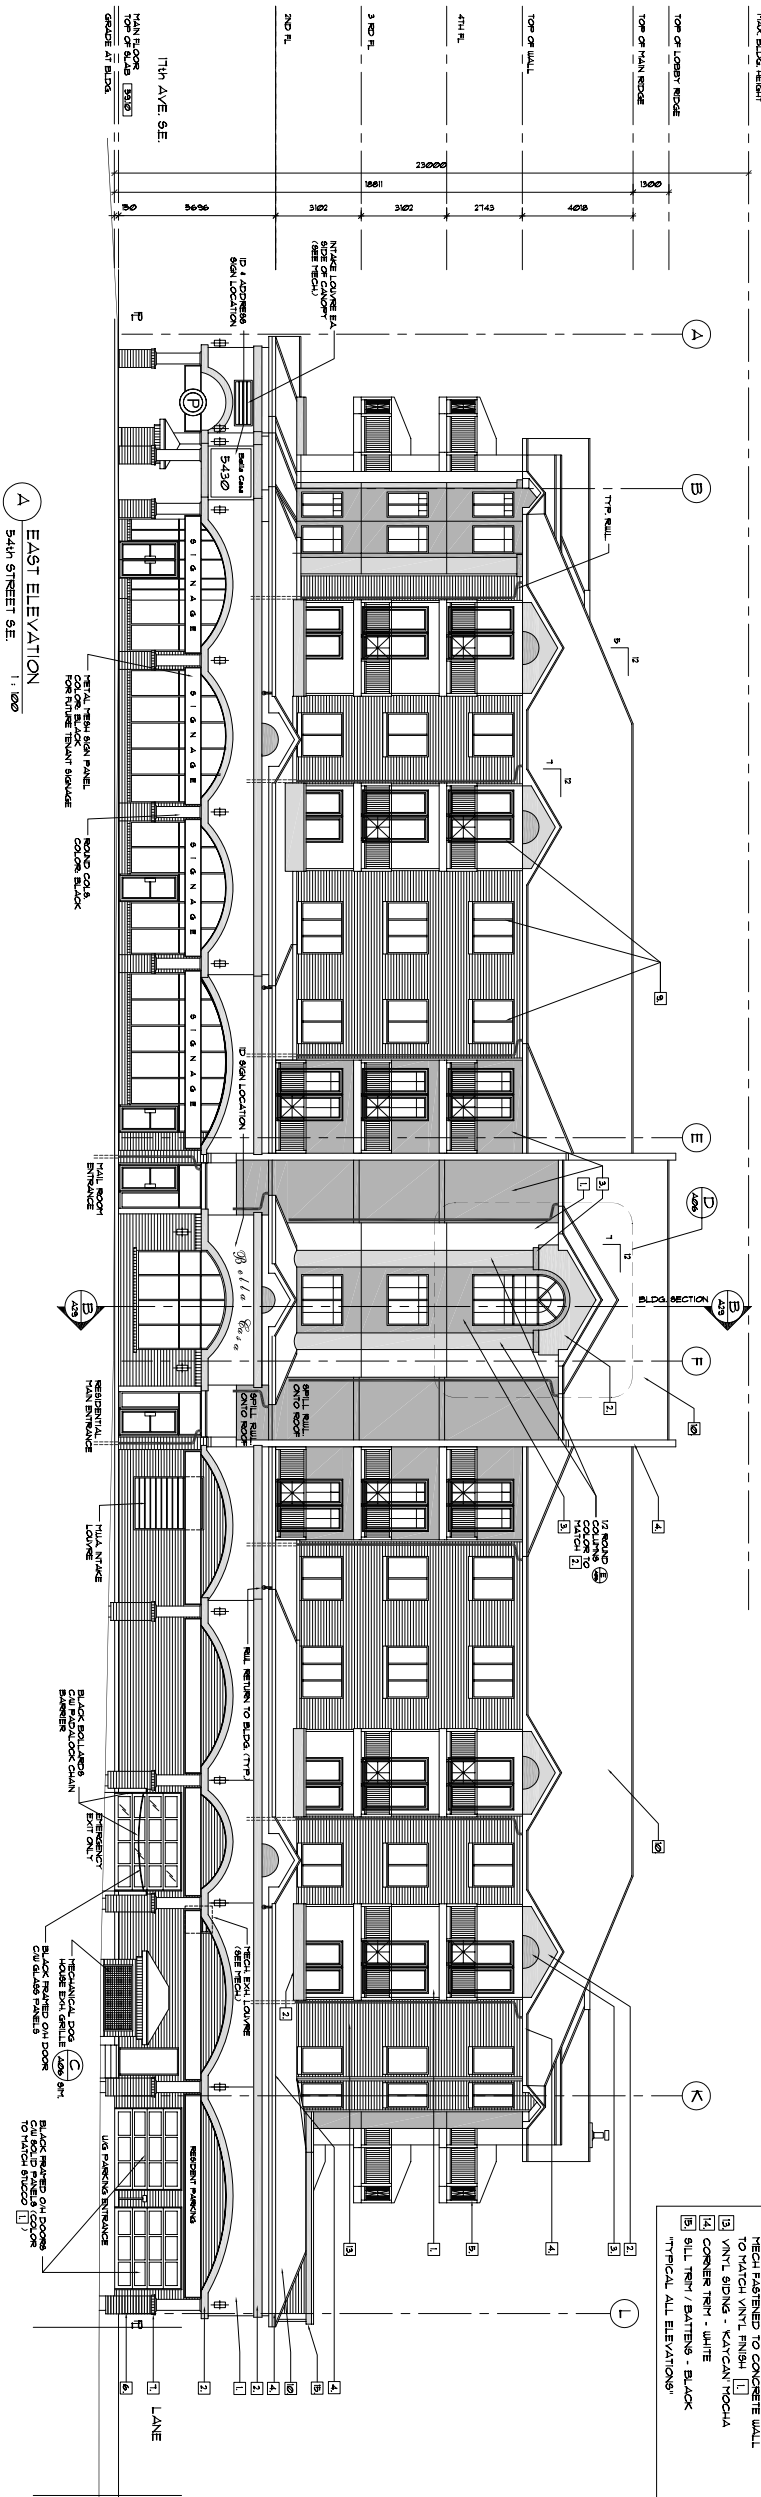

B SOUTH ELEVATION
1:100

A EAST ELEVATION
1:100

NOTES

1. ALL DIMENSIONS UNLESS OTHERWISE NOTED
2. TO CONSTRUCTION
3. REFER TO LANDSCAPE PLAN FOR ALL PLANTING, ETC.

ARCHITECTS: SKA

KOPPELUND ARCHITECTURE INC.

PROJECT TITLE: PROPOSED RESIDENTIAL DEVELOPMENT

BELLA CASA PENROCKE

CALGARY

ASB

OWNER TITLE: SOUTH & EAST ELEVATIONS

FORM 3

DESIGNS (2004) LTD

1400, 14th Ave SW, Suite 200, Calgary, Alberta T2C 1S7

403-243-8888

www.form3designs.com

SCALE: 1:100

DATE: MARCH 01

DRAWING NO: A06

OF 14

FORM 3

DESIGNS (2004) LTD

1400, 14th Ave SW, Suite 200, Calgary, Alberta T2C 1S7

403-243-8888

www.form3designs.com