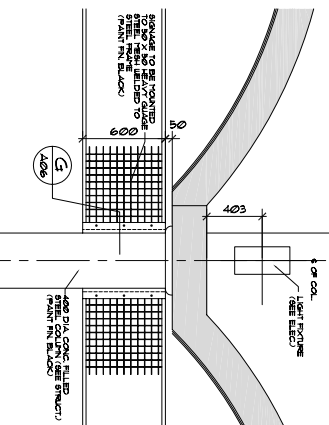

NOTES

1. ALL DIMENSIONS UNLESS OTHERWISE NOTED
2. TO CONSTRUCTION
3. REFER TO LANDSCAPE PLAN FOR ALL PLANTING, ETC.

ARCHITECTS: SKA

KOPPELUND ARCHITECTURE INC.

PROJECT TITLE: PROPOSED RESIDENTIAL DEVELOPMENT

BELLA CASA PENROCKE

CALGARY

ASB

OWNER TITLE: SOUTH & EAST ELEVATIONS

FORM 3

DESIGNS (2004) LTD

1400, 14th Ave SW, Suite 200, Calgary, Alberta T2C 1S7

403-243-8888

www.form3designs.com

SCALE: 1:100

DATE: MARCH 01

DRAWING NO: A06

OF 14

FORM 3

DESIGNS (2004) LTD

1400, 14th Ave SW, Suite 200, Calgary, Alberta T2C 1S7

403-243-8888

www.form3designs.com