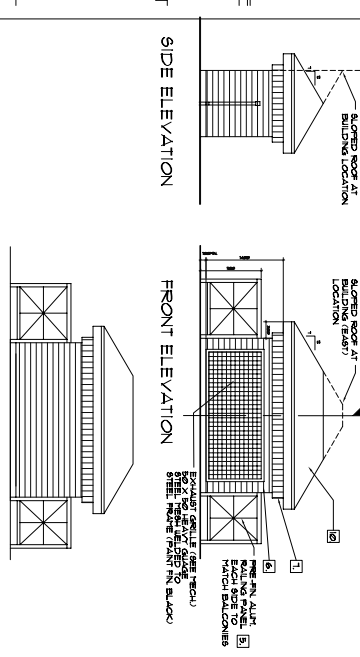

NOTES

1. ALL DIMENSIONS UNLESS OTHERWISE NOTED
2. TO CONSTRUCTION
3. REFER TO LANDSCAPE PLAN FOR ALL PLANTING, ETC.

ARCHITECTS: SKA

KOPPELUND ARCHITECTURE INC.

PROJECT TITLE: PROPOSED RESIDENTIAL DEVELOPMENT

BELLA CASA PENROCKE

CALGARY

ASB

OWNER TITLE: SOUTH & EAST ELEVATIONS

FORM 3

DESIGNS (2004) LTD

1400, 14th Ave SW, Suite 200, Calgary, Alberta T2C 1S7

403-243-8888

www.form3designs.com

SCALE: 1:100

DATE: MARCH 01

DRAWING NO: A06

OF 14

FORM 3

DESIGNS (2004) LTD

1400, 14th Ave SW, Suite 200, Calgary, Alberta T2C 1S7

403-243-8888

www.form3designs.com