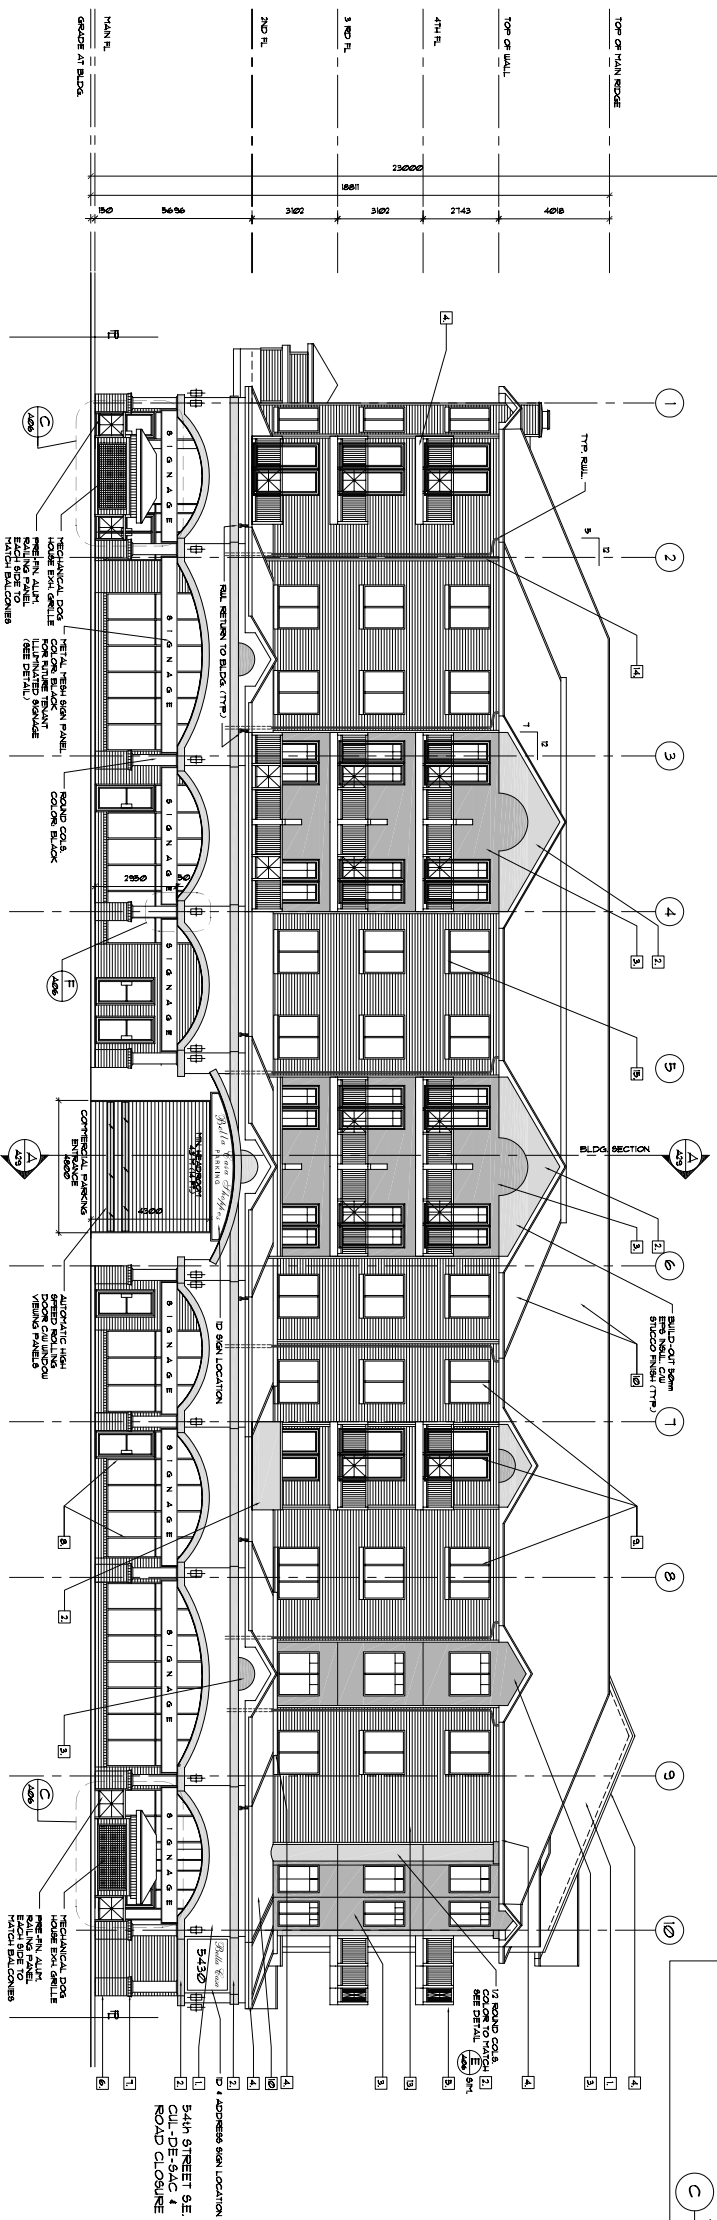

G SIGN PANEL & COLUMN DETAIL
1:10

E COLUMN DETAIL
1:10

D ELEVATION DETAIL
1:10

C MECH. DOG HOUSE ELEV.
1:10

B SOUTH ELEVATION
1:100